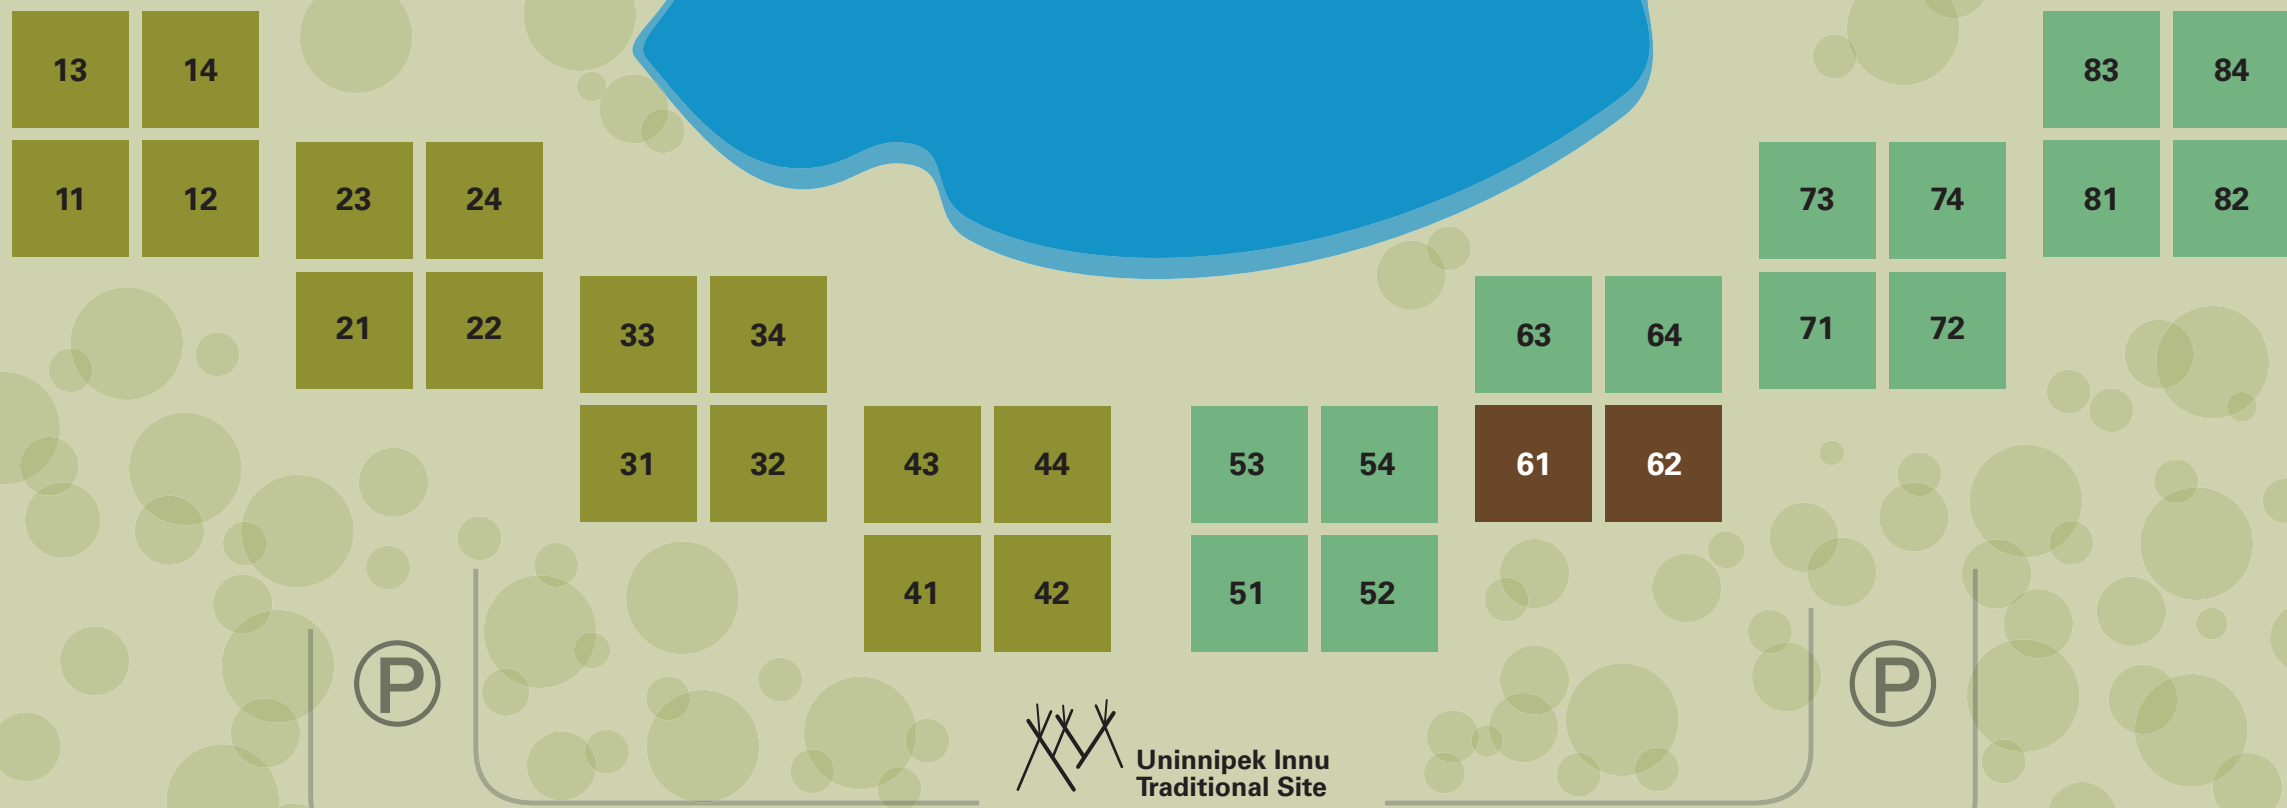

St. Lawrence Estuary

# Condos Natakam

**Legend**

- Second floor
- Main floor

- UNITS 11 TO 44 INCLUDE**
- Two bedrooms with one bed each (54')
  - Basic kitchen
  - Private bathroom
  - Cable television, VCR, and DVD
  - Telephone and Internet
  - Deck or balcony with estuary view
  - No fireplace

- UNITS 61 AND 62 FOR GUESTS WITH REDUCED MOBILITY**
- One bedroom with one bed (60')
  - One larger, accessible bathroom
  - One accessible half bath
  - Cable television, VCR, and DVD
  - Deck with estuary view
  - Fireplace
  - Maximum 4 persons per unit, no exceptions