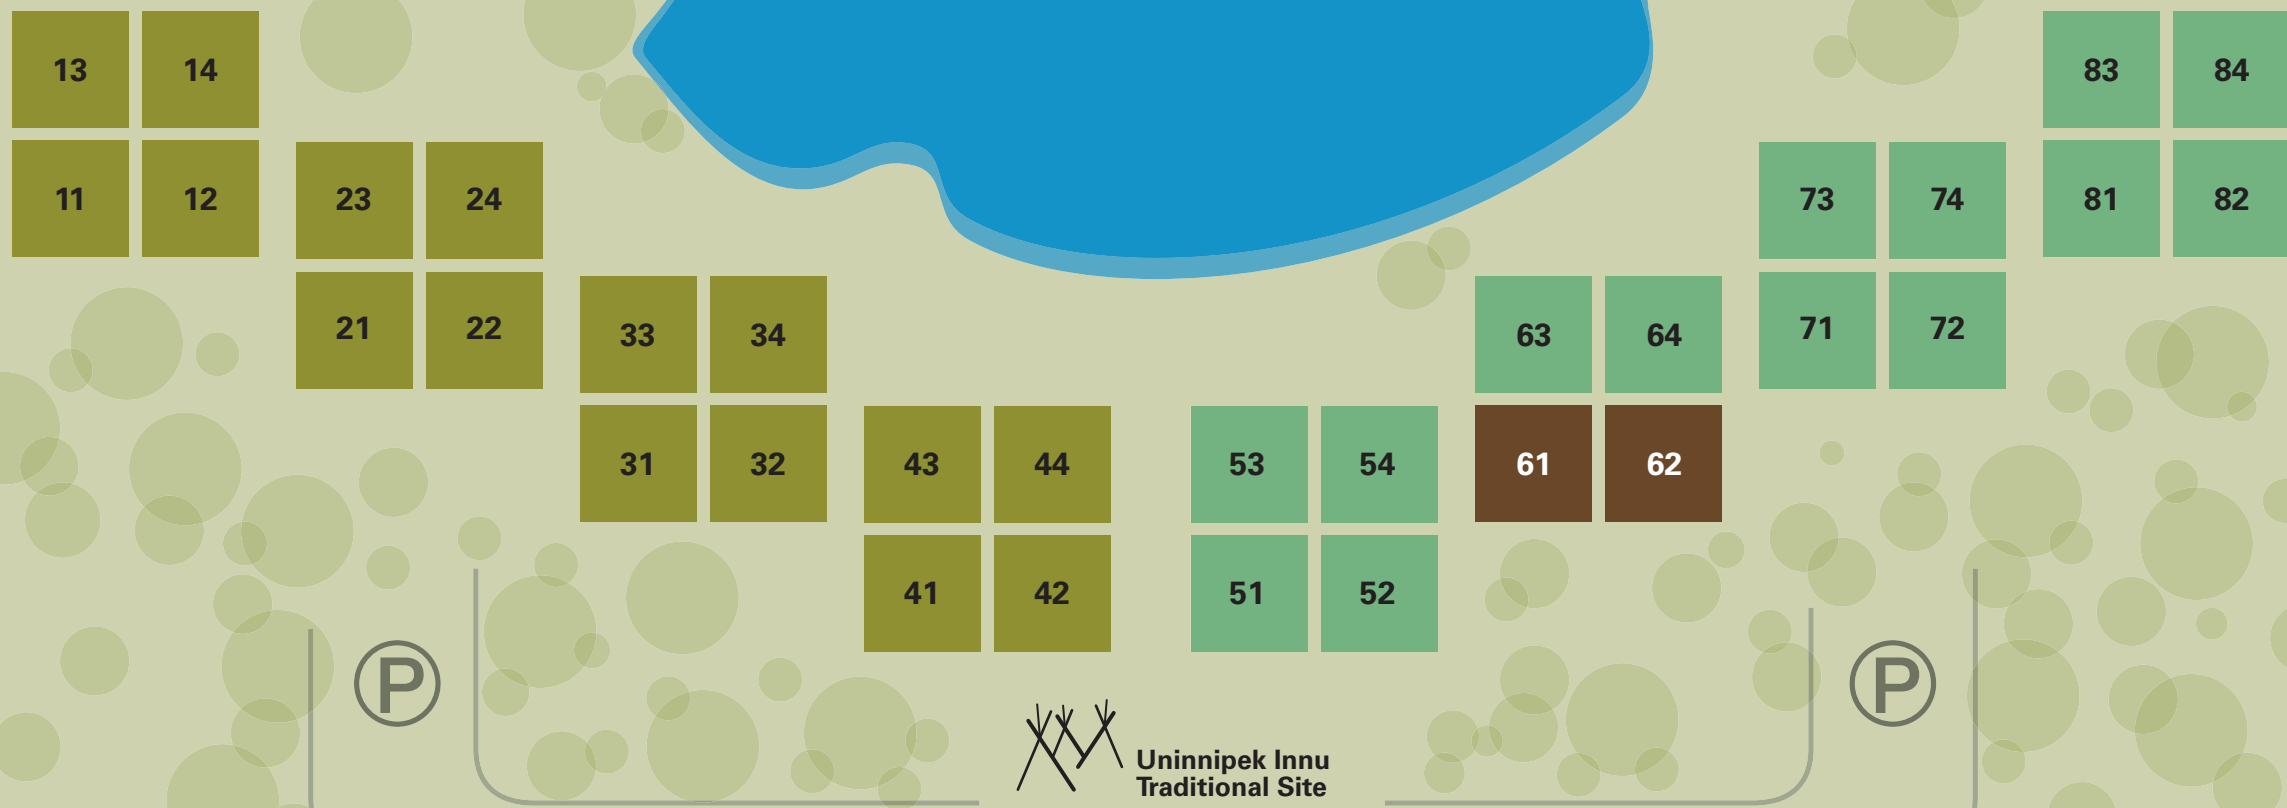

St. Lawrence Estuary

# Condos Natakam

**Legend**

 Second floor

 Main floor

- UNITS 11 TO 44 INCLUDE**
- Two bedrooms with one bed each (54')
  - Basic kitchen
  - Private bathroom
  - Cable television, VCR, and DVD
  - Telephone and Internet
  - Deck or balcony with estuary view
  - No fireplace

- UNITS 61 AND 62 FOR GUESTS WITH REDUCED MOBILITY**
- One bedroom with one bed (60')
  - One larger, accessible bathroom
  - One accessible half bath
  - Cable television, VCR, and DVD
  - Deck with estuary view
  - Fireplace
  - Maximum 4 persons per unit, no exceptions