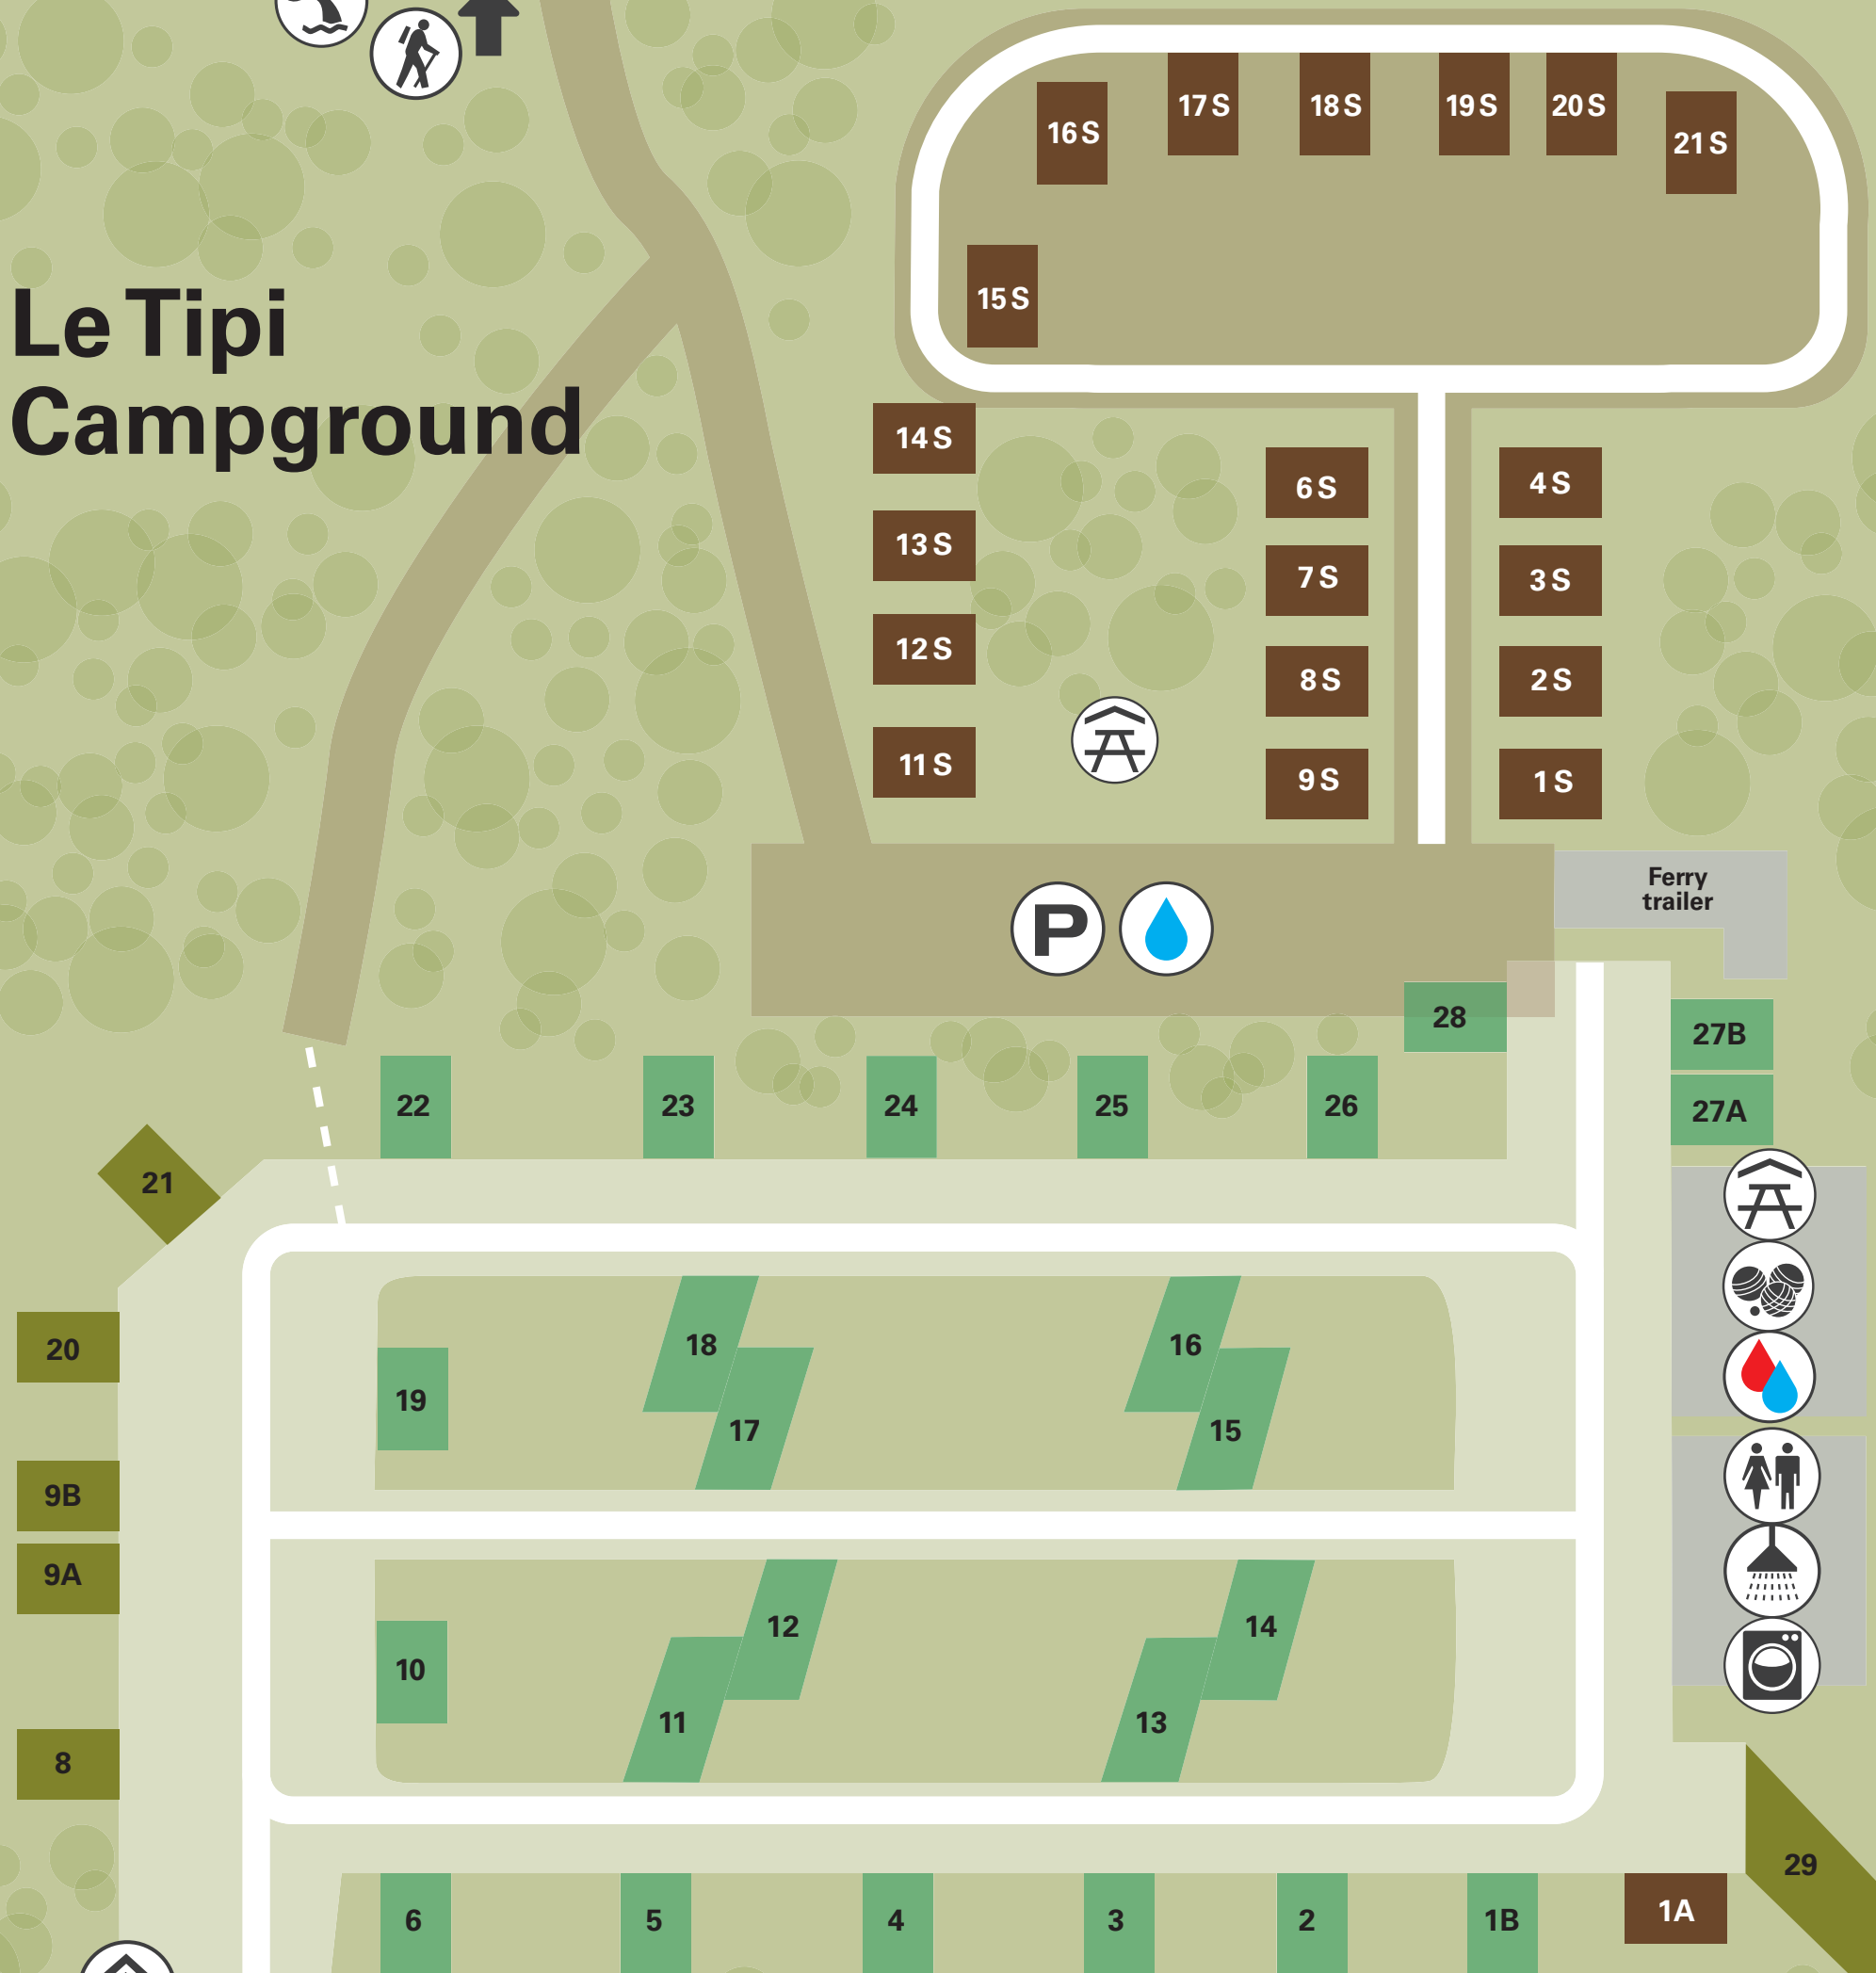

Le Tipi Campground

To convenience store
and Rue de la Réserve

Legend

- 3 services
- 2 services
- 1 service

- Office/convenience store
- Parking for unserviced sites
- Water
- Outdoor hot and cold sink
- Washrooms
- Showers
- Laundry
- Swimming pool
- Pétanque
- Hiking trail
- Whale-watching tower
- Playground
- Covered picnic tables

IMPORTANT

- **ALWAYS** check campsite specifics with an agent at reception before making a reservation.
- Maximum 4 ft. slide-out extension
- Sites 10, 11, 12, 13, 14, 15, 16, 17, 18, 19, 22, 23, 24, 25, 26, 27A, 28B, and 29 have 30 amp hookups; other hookups are 15 amp (except unserviced sites)
- All sites have fire pits